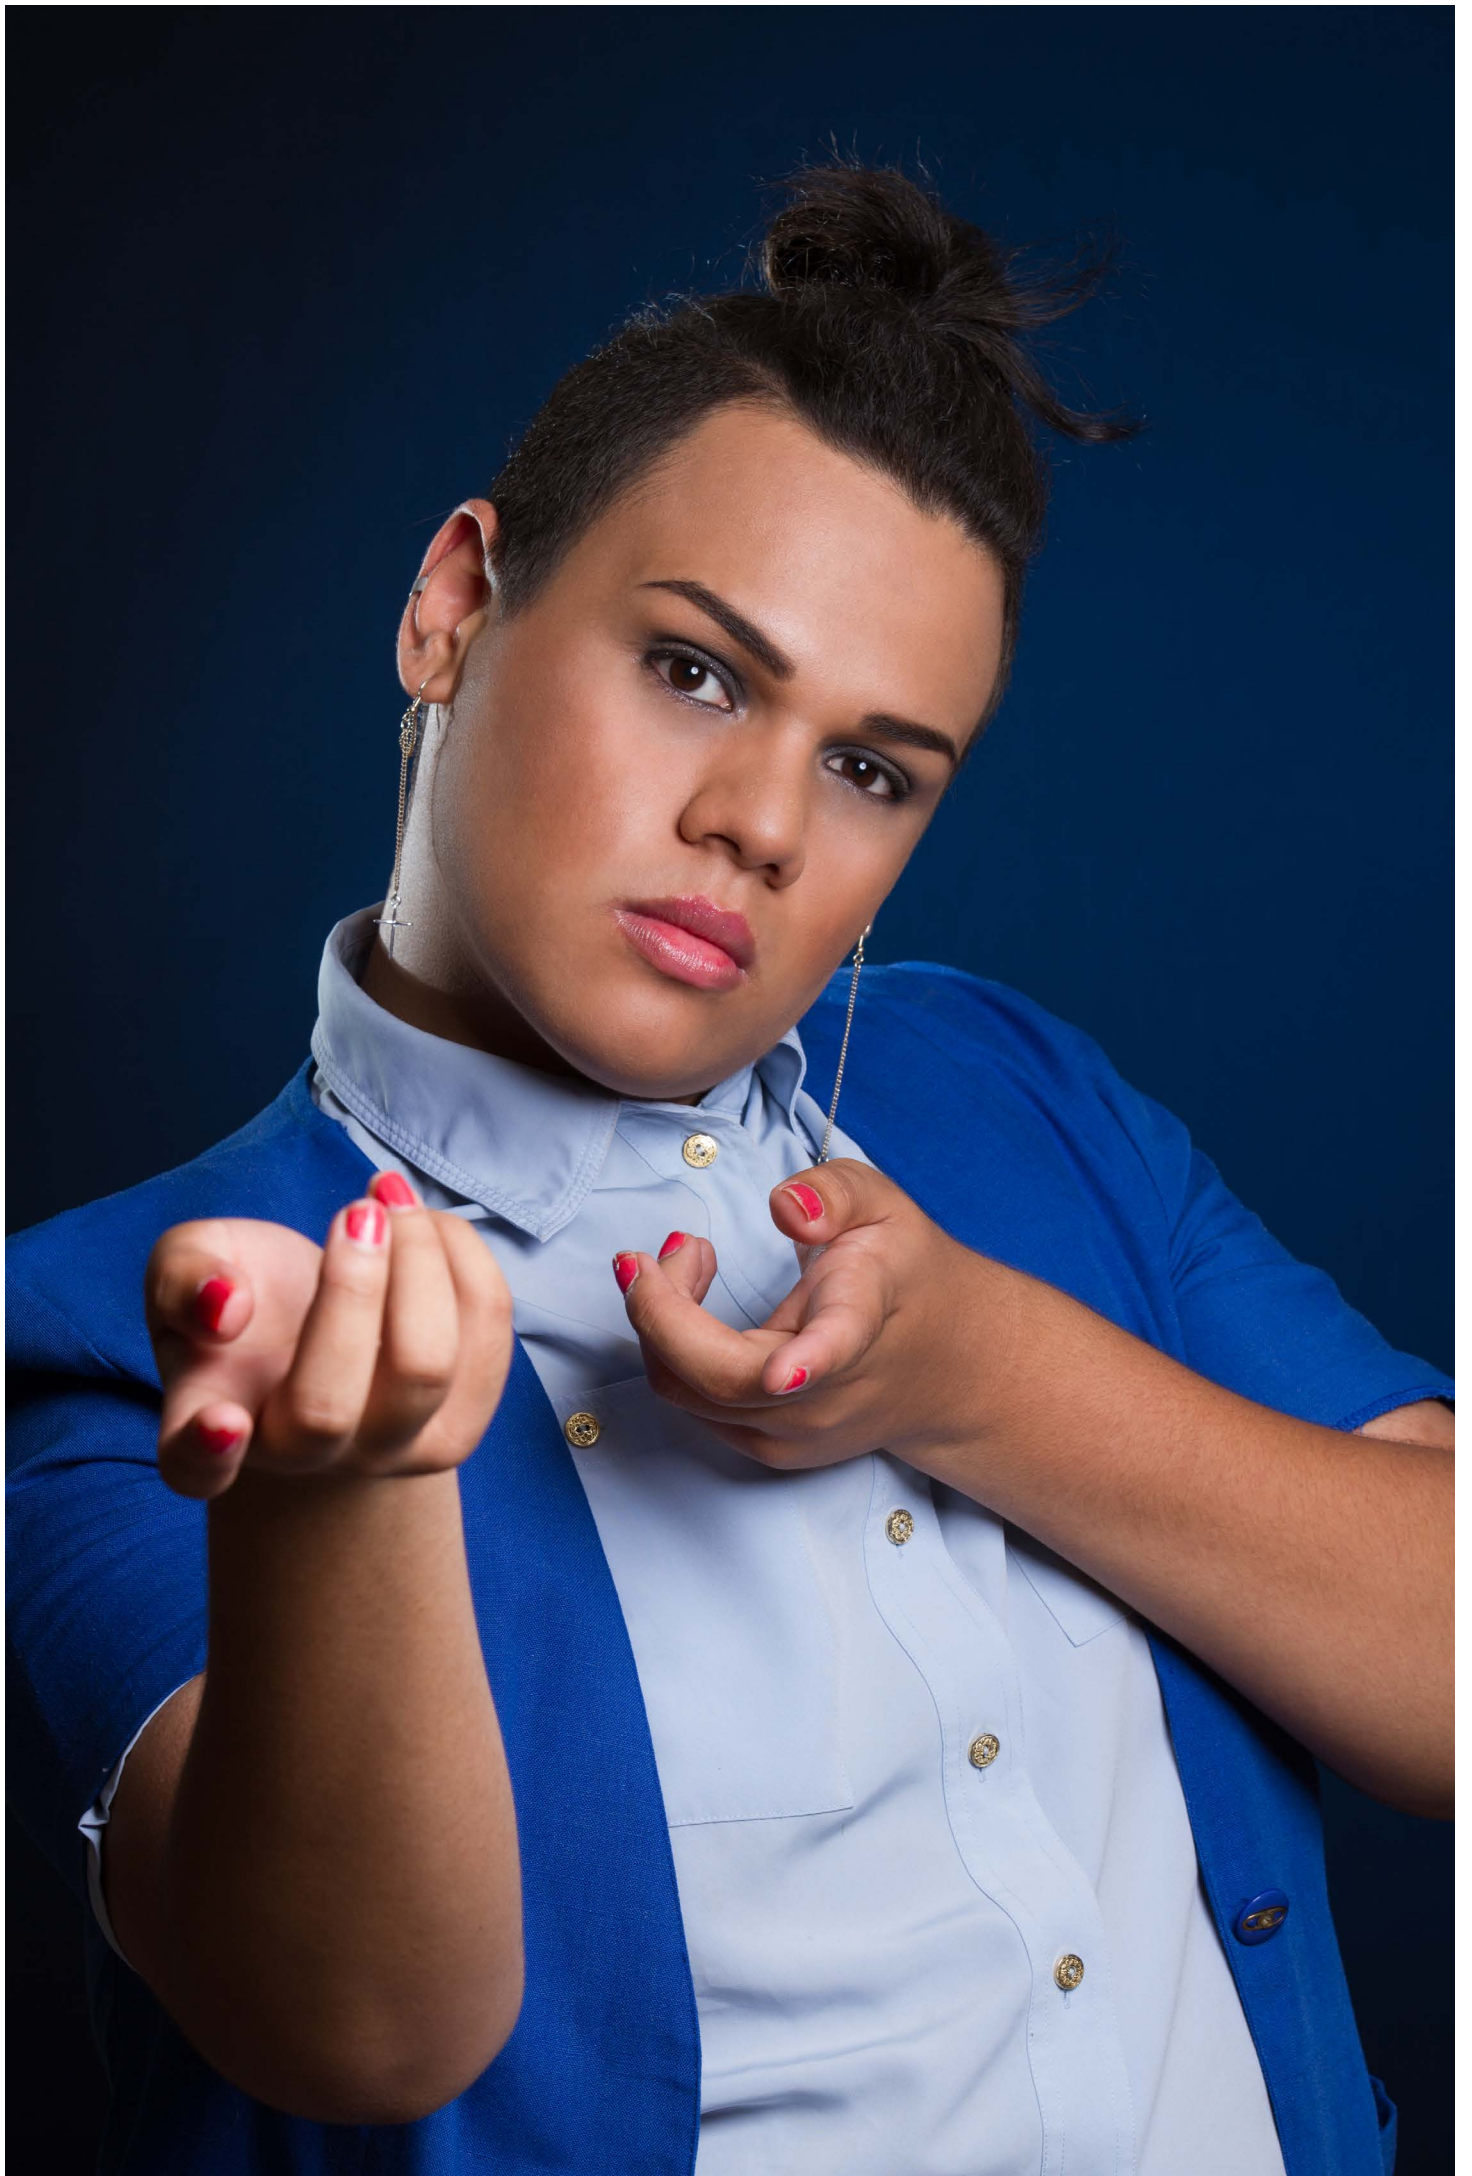

FRANCIS PHAMNGUYEN

JAPAN'S No. 1 BEER
Asahi

FOR EXPORT ONLY

ASAHI BREWERIES LIMITED
ASAHI BEER
THE BEER FOR ALL SEASONS
SUPER
"DRY"
Asahi™

ASAHI BEER IS BREWED FROM QUALITY INGREDIENTS
BY USING OUR PURE AND OUR ADVANCED
ASAHI BEER HAS TRULY REFRESHING
SMOOTHNESS YOU CAN ENJOY THE GREAT TASTE OF ASAHI BEER!

辛口

CULTURED YEAST
BREWING TECHNIQUES
EXCELLENT RICHNESS
DRINKABILITY AND
ALL YEAR ROUND

スーパードライ
アサヒビール

330 ml

MARTELL

EXTRA OLD XO COGNAC

70cl e

J&F Martell